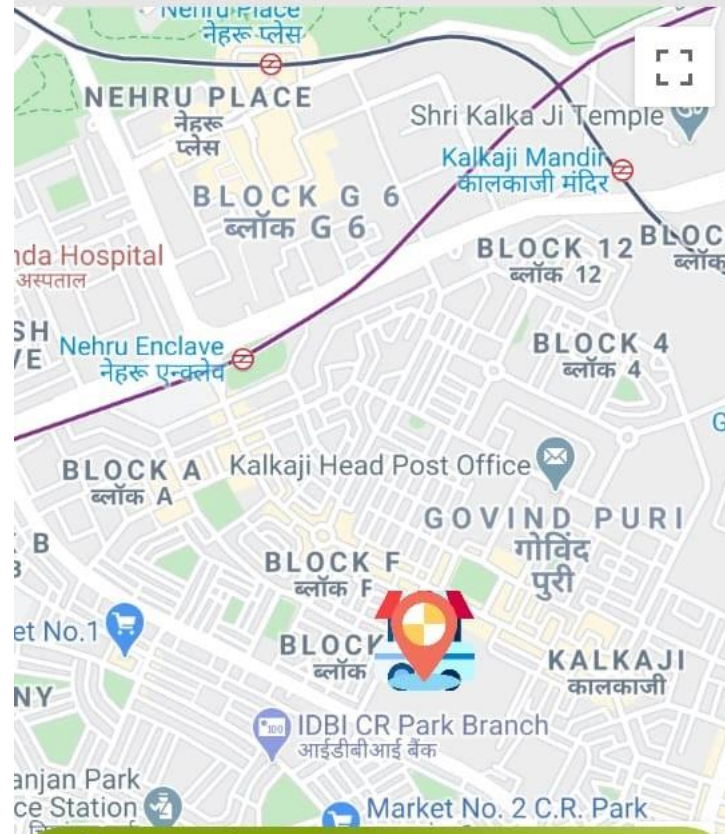

# Customer's Home page

5:43 4G+ R

Your Location  
IHC 110003

Search

All Vegetables Fruits Flowers Milk

1 Vendor found

List

Map

# Home page > Map view

6:34 4G+ R

Result By Current Location  
Kalkaji Main Road New Delhi ...

Select Me...  
250 Met...

Show result by my saved location

All Vegetables Fruits Flowers Milk

1 Vendor found

List

Map

Home

Order

My Vendor

Notification

Profile