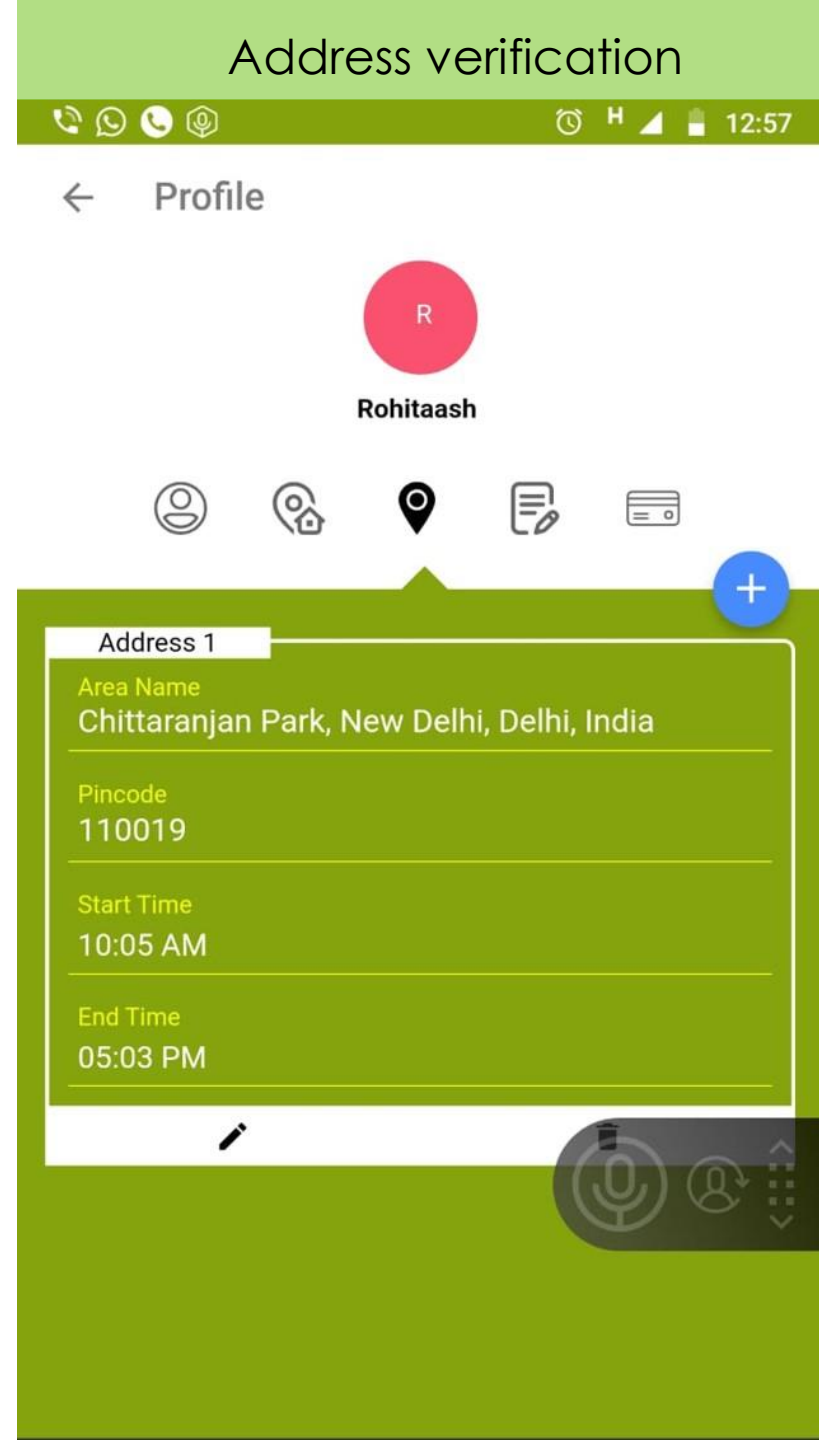

Confirm Your Current Location

Enter location and set as a current location

Sigra, Varanasi, Uttar Pradesh, India

CONFIRM