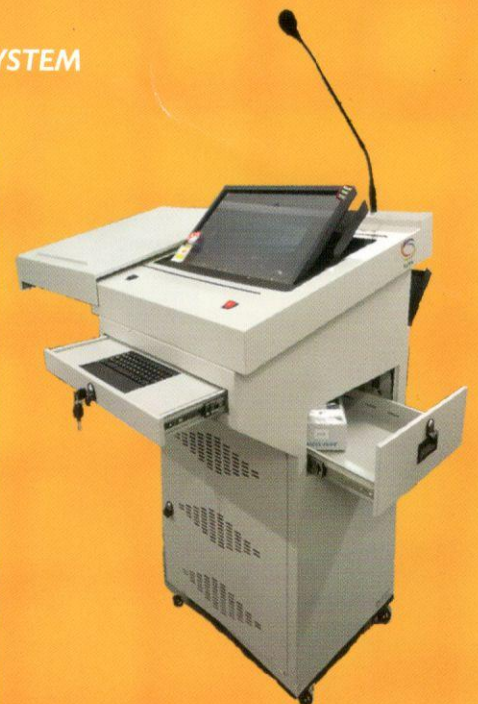

- Inbuilt Computer
- Hi-Fi Speaker
- Digital Visualizer
- Keyboard & Mouse
- Touch Controller

FOR DEMO -
+91 96 433 244 93

BRIO Interactive Board - Ceramic / Non Ceramic		
Active Diagonal Area	77" / 80" / 82" / 85" / 90" / 98" / 100"	
Aspect Ratio	4:3 / 16:9 / 16:10	
Key Features	Ceramic	Non Ceramic
• Use erasable ink markers	Yes	No
• Multi-Touch	Yes	Yes
• Interactive Software	Yes	Yes
• Robust Surface	Yes	Yes
• Low reflection	Yes	Yes
Green Board (Dim.)	1219.20x1259mm / 48"x49.5" (+-2")	
All In One PC – DTD Machine		
Processor	Dual Core / Core i3 / i5 / i7	
Ram	2GB Upgradable to 8 GB	
HDD	500GB Upgradable to 1TB / 2TB	
Keyboard & Mouse	Laptop style Keyboard & Mouse	
Ports	VGA, 8 USB (4 In-Front, 4 on the Top), RS232 * 1, RJ 45 *1 Audio Out / In	
OS	DOS / Linux	
Supported OS	Windows 7 / 8 / 10	
Document Scanner / Visualiser		
Integrated Visualiser	2592x1944 Image Resolution, Max. A4 page Capture Size USB 2.0 Interface, Inbuilt Mic for Recording, 16x Digital Zoom and 8x Optical Zoom through software	
Projector		
Short Throw Projector with Arm Kit and Top cover		
External Frame		
Dimension	3048x1308 mm (120" x 51.5") +/- 2-3"	

Digital Podium

TOUCH SCREEN (MOTORISED TILT - OPTIONAL)

WIRED / WIRELESS KEY BOARD & MOUSE

INBUILT COMPUTER

AUDIO SYSTEM

Specification	Vectra - Digital Podium			
	V100	VA100	VC100	VAC100
Podium				
High Quality Metallic powder coated body	✓	✓	✓	✓
Actuator	✗	✓	✗	✓
Central Controller	✗	✗	✓	✓
Logo	✓	✓	✓	✓
Power Socket	✓	✓	✓	✓
Inbuilt Space for PC, Amplifier, Speakers	✓	✓	✓	✓
Security: Lockable Drawers	✓	✓	✓	✓
Provisions: Sliding top tray to cover screen	✓	✓	✓	✓
Cooling Fans	✓	✓	✓	✓
Monitor				
21.5" Touch Screen (Resistive - Finger & Pen Touch)	✓	✓	✓	✓
Audio				
Speakers - 25W x 2	✓	✓	✓	✓
Gooseneck Mic - 1 no	✓	✓	✓	✓
Amplifier - 50W	✓	✓	✓	✓
Wireless Mic - 1 no	✗	✗	✓	✓
Computer				
i3, 4GB RAM, 500GB HDD	✓	✓	✓	✓
Keyboard wired / wireless / laptop style	✓	✓	✓	✓