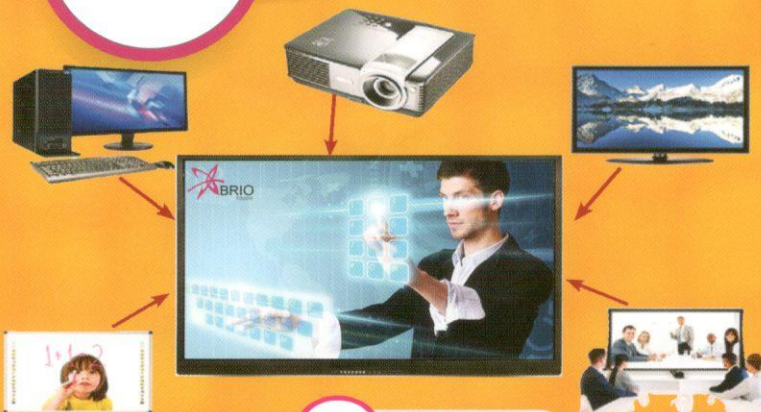

- Inbuilt Computer
- Hi-Fi Speaker
- Digital Visualizer
- Keyboard & Mouse
- Touch Controller

FOR DEMO -
+91 96 433 244 93

BRIO Interactive Board - Ceramic / Non Ceramic		
Active Diagonal Area	77" / 80" / 82" / 85" / 90" / 98" / 100"	
Aspect Ratio	4:3 / 16:9 / 16:10	
Key Features	Ceramic	Non Ceramic
• Use erasable ink markers	Yes	No
• Multi-Touch	Yes	Yes
• Interactive Software	Yes	Yes
• Robust Surface	Yes	Yes
• Low reflection	Yes	Yes
Green Board (Dim.)	1219.20x1259mm / 48"x49.5" (+-2")	
All In One PC – DTD Machine		
Processor	Dual Core / Core i3 / i5 / i7	
Ram	2GB Upgradable to 8 GB	
HDD	500GB Upgradable to 1TB / 2TB	
Keyboard & Mouse	Laptop style Keyboard & Mouse	
Ports	VGA, 8 USB (4 In-Front, 4 on the Top), RS232 * 1, RJ 45 *1 Audio Out / In	
OS	DOS / Linux	
Supported OS	Windows 7 / 8 / 10	
Document Scanner / Visualiser		
Integrated Visualiser	2592x1944 Image Resolution, Max. A4 page Capture Size USB 2.0 Interface, Inbuilt Mic for Recording, 16x Digital Zoom and 8x Optical Zoom through software	
Projector		
Short Throw Projector with Arm Kit and Top cover		
External Frame		
Dimension	3048x1308 mm (120" x 51.5") +/- 2-3"	

All-in-one Interactive Flat Panel

- OPS PC Slot (Plug in/Plug-out)
- Ultra HD Display
- 20 Touch Points
- Compact & Secured
- Auto Light Adjustment
- Connect App Wireless Sharing
- Note App Interactive Software
- Capture App Screen Recording