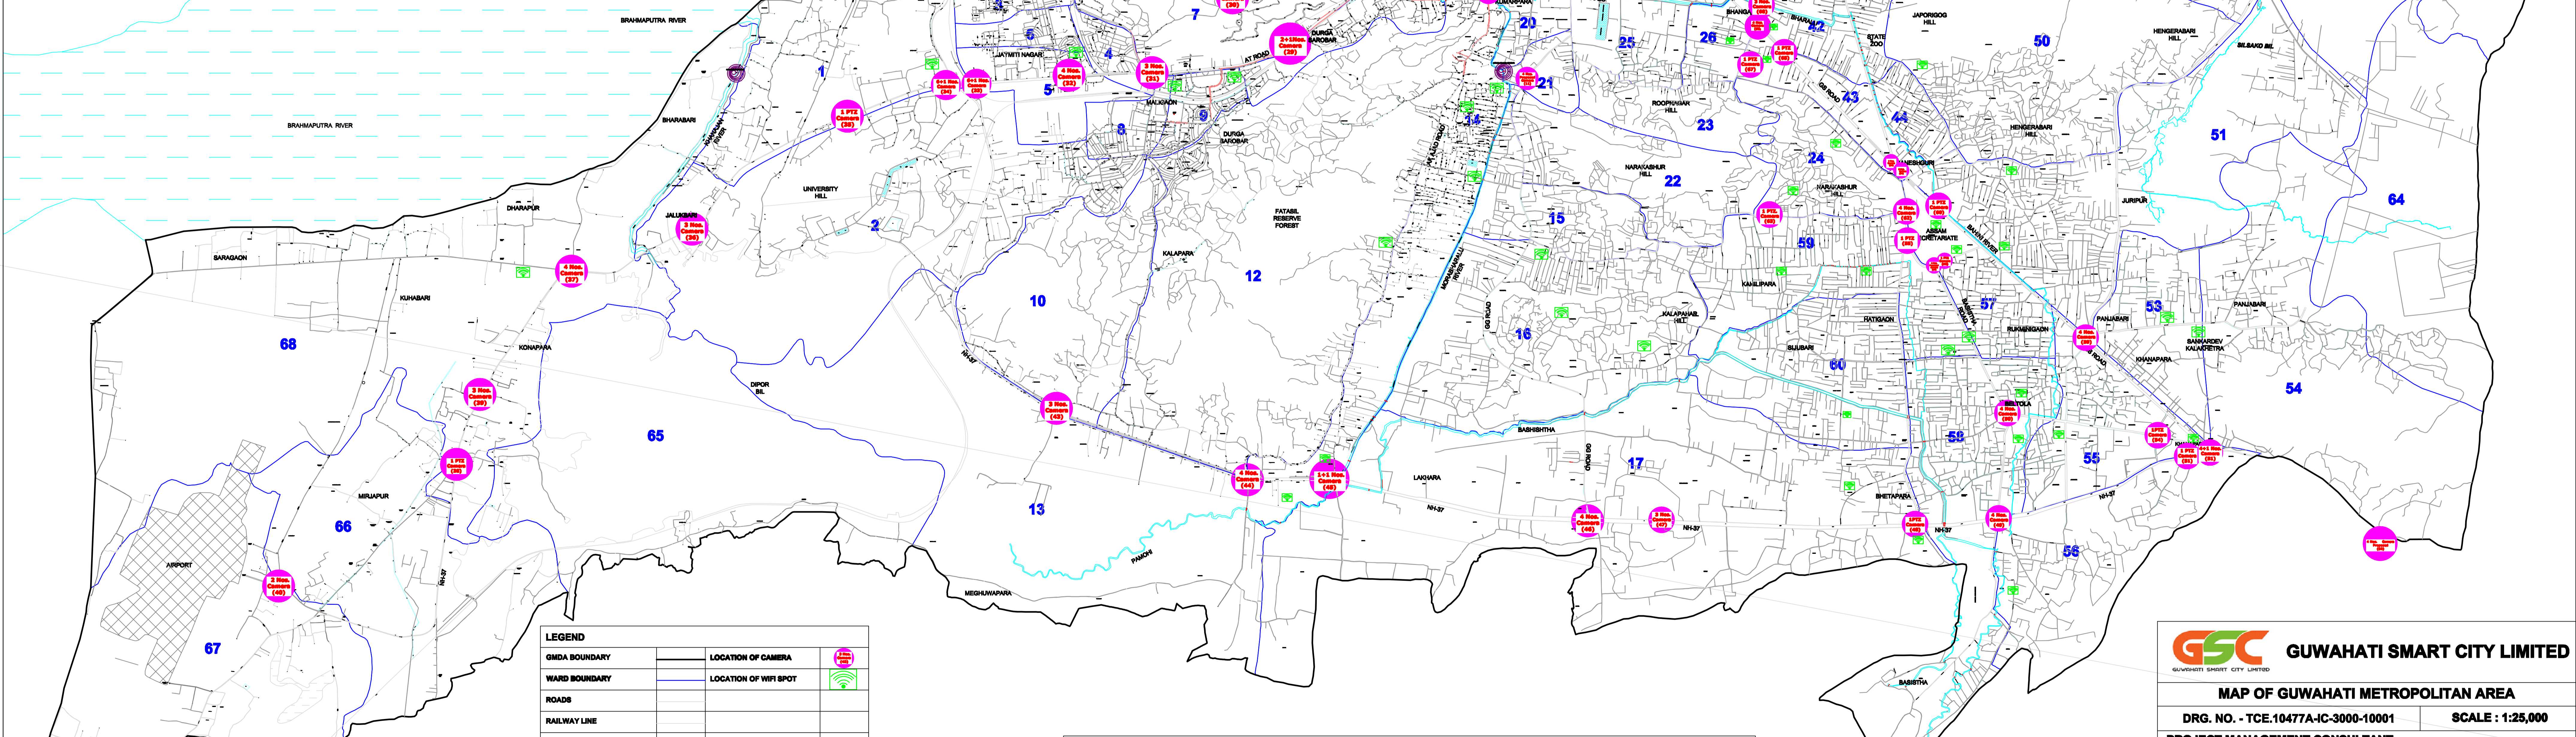

GEO CODE APISS		WI FI LOCATIONS	
Sr. No	Name of the WI FI Location	Sr. No	Name of the WI FI Location
1	Borbar	55	Borbar
2	Kumarama Exchange	56	Gandhi Basi
3	Palatan Bazar / Bijuli Bhawan	57	Rehabari
4	Adabari	58	Basistha
5	Shonar Exchange	59	Anandpur
6	Pandav Nagar	60	Shonar Natralaya
7	Kalapahar	61	Noonmati Sactor 1
8	Chandrabari	62	Sahani Market
9	Malgoin Ry HQ	63	Ambali
10	Bamunimaidan	64	Lakhtola
11	Saptaswaid Path	65	Banzara
12	Ulubari	66	Sagukhuri
13	Puberun Path, H.LS Diagonestic	67	ASD
14	Haruman Tower	68	Palatan Bazar 2 / Nepali Mandir
15	Shivabutum	69	Fancy Bazar
16	Nabin Nagar	70	K C Sen Road
17	Ambikagiri Nagar	71	Six Mile
18	F A Road	72	Chabijai Christian Patty
19	Joya Nagar	73	Peace Enclave, Ulubari
20	Amnar Enclave	74	SS Road
21	TC School	75	Bakrapara
22	Janta Bhawan	76	Agradoot Bhawan
23	Laksmi Mandir	77	Gamma Milenium
24	Shoppers Point	78	Ulubari 2
25	Plajgh Road	79	A G Colony, Ghoremara
26	Chenkhuti	80	Sinnanto Market
27	CTTC	81	Pub Sarana
28	Zoo Road	82	Fatehali Ambari
29	Hatigan Exchange	83	Ganesh Guri 2
30	SC Road	84	Games Village
31	Hergabari	85	Ganesh Guri - 1
32	Bhargaban	86	Christan Basti
33	Gochhal Exchange	87	Kedar Road
34	Geetanagar Zoo Narang	88	NIRO
35	Saktigarh Path	89	Bhatapara
36	Kalipara	90	Uzanbazar
37	Malgoin DTC	91	Lakhimi Nagar (Hatigan2)
38	Noonmati 1	92	Kalaishwra Rd.
39	Hatigan Charali	93	Rakminigan
40	Forest Gate	94	Sotapara
41	CRPF	95	Kamakhya
42	Jankpur	96	IT
43	High Court	97	IT Library
44	Pan Bazar	98	DC Office, Panbazar
45	Income Tax Bhawan	99	Kalapahar 2 / Colony Bazar
46	Birindaban	100	KS Stadium
47	Jalukbari (AEC)	101	Rangiya-2 (CSD)
48	South Saranya	102	Rangiya-1 (Tel Exchange)
49	Arya Hospital (Manipuri Basti)	103	Rangia-3 (RSU)
50	Hari Sabha	104	Kor Bhawan
51	Jalukbari Charali	105	Natcobma
52	River Side	106	ISB
53	Kalash Nagar, Betalia	107	Guwahati University
54	Adabari Tinali	108	Adabari Tinali